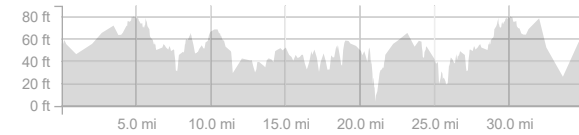

### 35.... Miles TDT

<https://www.strava.com/routes/2398316>

**34.8mi**

Distance

**636ft**

Elevation Gain

**Road**

Ride Type

Est. Moving Time: 1:50:28

Route recommendations may be incomplete and/or inaccurate and may contain sections of private land and/or sections of terrain that could be challenging or hazardous. Always use your best judgement about the safety of road and trail conditions and follow traffic and property laws. Est. Moving Time based on your avg speed of 18.9 mi/h over last 4 weeks